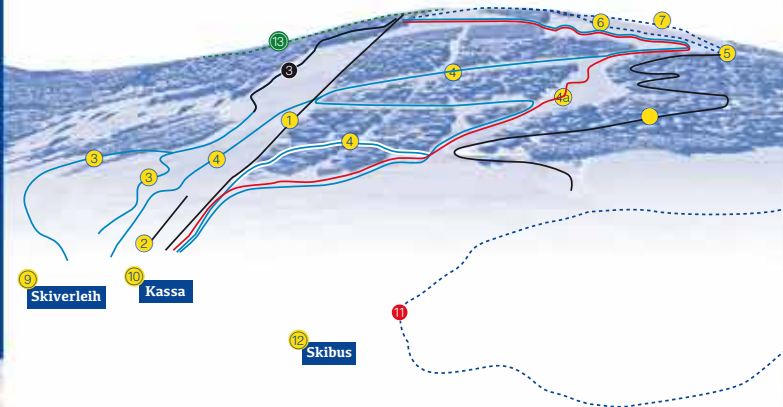

Skiing & Tobogganing Fun

Prices, Piste Map & Opening Hours

www.tirolina.at

Cable car hours of operation

9am – 4pm daily

Cable car prices

	Adults*	Kids**
Daily ticket	18,00	14,00
2-hr ticket	11,00	7,00
3-hr ticket	13,00	9,00
4-hr ticket	14,00	10,00
2-day ticket	35,00	27,00
3-day ticket	50,00	38,00
4-day ticket	60,00	44,00
5-day ticket	70,00	50,00
6-day ticket	80,00	56,00
Season ticket	120,00	90,00
Family season ticket (2 Adults + Kids)	350,00	

- ① „Haltjoch“ lift
- ② Practice lift
- ③ Black slope - for artists
FIS-homologated course
- ④ Blue slope - for beginners
- ④a Red slope - for experienced
- ⑤ Snack bar „Wieshof“
- ⑥ Ski route
- ⑦ Ski route
- ⑧ Toboggan run
- ⑨ Ski rental
- ⑩ Ticket office
- ⑪ Cross-country ski run
- ⑫ Ski bus
- ⑬ Panoramic route to
„Gasthof Schneeberg“